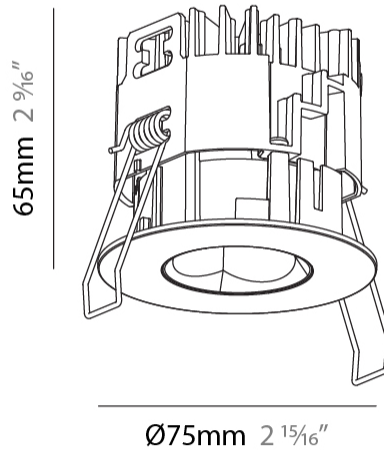

GENERAL

Series: Oiko Pro Round
Subseries: Oiko Pro Round Fixed
Brand: Prolicht
Division: Architectural
Mounting Type: Recessed
Mounting Location: Ceiling
Subcategory: Downlight

PHYSICAL

Shape: Round
Diameter (mm): 75
Diameter (in): 2 ¹⁵/₁₆
Height (mm): 65
Height (in): 2 ⁹/₁₆
Ceiling Thickness (mm): 1 - 25
Ceiling Thickness (in): 1/16 - 1 3/16
Min. Recessing Depth (mm): 70
Min. Recessing Depth (in): 2 ³/₄
Light Distribution: Direct
Diffuser: Lens Pack - Spread Lens / Linear Spread Lens / Honeycomb Louver
Fixture Finish: SSR / BKV / CWI / CRY / HAB / UFT / ITA / RUA / FTG / MYG / LOD / PUS / FRO / FUP / KIA / POP / BLS / SPG / MEY / GOH / GUM / CHC / COM / ABZ / JAG / OBR / MOS / ROR
Fixture Material: Aluminum Die Cast
Cut-out Measurements: 68mm / 2 11/16" Diameter

ELECTRICAL

Lamp Type: LED (Zhaga Standard)
Input Wattage (W): 14
Total Output Wattage (W): 12.7
Dimming: Dali Dimming
Driver Included: No
Driver Location: Recessed Housing
Driver Type: Constant Current - Universal (120Vac only for DALI driver)
Driver Class: Class 2
Input Voltage (V): 120 - 277
Constant Current (MA): 700

LED

Color Temperature (°K): 2700-6500 Tunable White
Max. Delivered Lumen (lm): 1129
Nominal Lumen (lm): 1460
CRI: >93 CRI
Lamp Life (hrs): 50000
Special LEDs offerings: Tunable White

OPTICAL

Reflector°: 36
Adjustability: Fixed

RATINGS AND CERTIFICATIONS

Certified By: Certified for North American Standards
IP rating: IP20